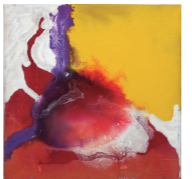

An abstract artwork featuring a central figure, possibly a woman, rendered in white and purple tones against a background of vibrant yellow, red, and purple. The figure is partially obscured by the text and lines.

NEUMA`A

نيوما الماء

Paulina Real

Obra mural: **La Alegría de la primavera**

Obra plástica:
Mural "La alegría de la primavera"

Composición:
14 obras de 40x40cm

Técnica:
Pigmentos y acetato de polivinilo sobre lienzo